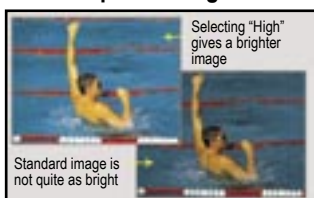

Color Temperature "High" for sports and games