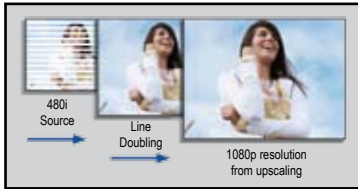

JVC[®]

The Perfect Experience / —

LT-46FH97

Full HD 1080p LCD Television

JVC's Full HD 1080p LCD televisions have a sleek new appearance and deliver resolution that rivals reality...

1080p

High Quality Picture

- **True 1080p Full HD Widescreen W-XGA (1920 x 1080) LCD** – Provides high brightness, wide viewing angle, and a flicker-free high resolution widescreen picture
- **Integrated ATSC / NTSC / QAM / CableCARD** – A built-in ATSC tuner allows you to receive over-the-air digital terrestrial broadcasts. Clear QAM tuner allows you to receive unscrambled digital cable signals. The CableCARD slot eliminates the need for a set top box to descramble local cable programming (depending upon cable operator availability)
- **PRO Feature Connection Pack** – The 1080p FH Series all feature an RS-232C input for remote home professional systems and all gold plated jacks for better conductivity and high level connections for all devices

- **5th Generation D.I.S.T. w/Genessa 1080p** – JVC's 5th generation D.I.S.T. detects and seamlessly up-scales any video source to display at 1080p. Genessa provides 32bit "turbo" powered picture processing for

faster and more efficient sampling to drastically reduce jagged edges and increase the resolution of all sources

- **3D Y/C Digital Comb Filter with Cross Color Elimination** – As the quality of so-called "high definition" content varies, this filter eliminates embedded interference by removing cross color/dot interference that can remain inside digital broadcasting or component signals