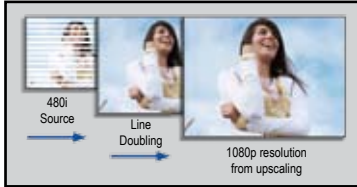

JVC[®]

The Perfect Experience / —

LT-40FH97

Full HD 1080p LCD Television

JVC's Full HD 1080p LCD televisions have a sleek new appearance and deliver resolution that rivals reality...

1080p

High Quality Picture

- **True 1080p Full HD Widescreen W-XGA (1920 x 1080) LCD** – Provides high brightness, wide viewing angle, and a flicker-free high resolution widescreen picture
- **Integrated ATSC / NTSC / QAM / CableCARD** – A built-in ATSC tuner allows you to receive over-the-air digital terrestrial broadcasts. Clear QAM tuner allows you to receive unscrambled digital cable signals. The CableCARD slot eliminates the need for a set top box to descramble local cable programming (depending upon cable operator availability)
- **PRO Feature Connection Pack** – The 1080p FH Series all feature an RS-232C input for remote home professional systems and all gold plated jacks for better conductivity and high level connections for all devices

faster and more efficient sampling to drastically reduce jagged edges and increase the resolution of all sources

- **3D Y/C Digital Comb Filter with Cross Color Elimination** – As the quality of so-called "high definition" content varies, this filter eliminates embedded interference by removing cross color/dot interference that can remain inside digital broadcasting or component signals