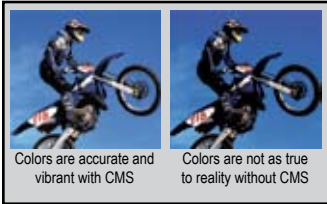

• **Motion Adaptive Dynamic Gamma Correction (DGC)** – on an area by area basis, JVC's exclusive DGC utilizes data from every signal level to insure that tonal gradations are preserved in dark areas so images never appear muddled

• **HD Range Digital Super Detail Circuitry (DSD)** – keeps the picture completely focused for both still and highly active images

• **5 Point Color Management System (CMS)** – CMS compensates for color range limitations and insures JVC colors are reproduced with dimension and vivid detail – colors are true and never tainted by surrounding or similar colors