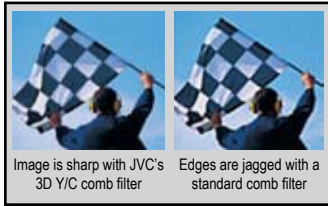

JVC[®]

The Perfect Experience / —

AV-27MF47

AV-32MF47

Flat Screen Television

JVC's real flat televisions offer superior picture and sound reproduction and elegant styling at an affordable price

High Quality Picture

- **Real Flat CRT with INVAR Shadow Mask** – the special alloy used with JVC's real flat CRT with INVAR Shadow Mask provides superior contrast and brightness

- **3D Y/C Comb Filter** – this digital comb filter employs 10bit A/D converters to enhance Y/C output thereby drastically reducing dot crawl and other cross color interference that can occur from ordinary frame sampling

- **Selectable VSM** – allows you to choose when you want to apply Velocity Scan Modulation's edge sharpening technology

- **Black Level Expansion (BLE)** – a key standard feature of any JVC direct view model is our own BLE which creates dark, rich blacks that yield a picture with greater contrast and more vibrant colors