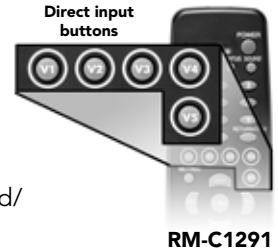

Treat the family to a high resolution slide show of your latest photos by connecting your USB compatible camera!

Specifications

LT-37E478 — 37" Widescreen LCD Television

Picture Features

- ✓ 1200:1 Contrast Ratio
- ✓ 8msec Response Rate
- ✓ 500cd/m² Brightness
- ✓ 176° Viewing Angle

Specifications of LCD with base attached

Dimensions (WxHxD) in.:	36 1/4 x 25 3/4 x 9 1/8
Dimensions (WxHxD) mm:	919 x 652 x 230
Weight (lbs/kg.):	42.9 / 19.5

Specifications of LCD (no base)

Dimensions (WxHxD) in.:	36 1/4 x 23 7/8 x 4 3/8
Dimensions (WxHxD) mm:	919 x 604 x 108
Weight (lbs/kg.):	40.3 / 18.3

*Specifications are tentative and subject to change without notice.

GENESSA

HDTV
HIGH DEFINITION TELEVISION

HDMI
HIGH DEFINITION MULTIMEDIA INTERFACE

DOLBY
DIGITAL

ENERGY STAR

JVC COMPANY OF AMERICA
A Division of JVC Americas Corp.
1700 Valley Road, Wayne, NJ 07470
www.jvc.com

JVC

JVC CANADA INC.
21 Finchdene Square, Scarborough
Ontario M1X 1A7
www.jvc.ca

CONSUMER INFORMATION CENTER 1-800-252-5722