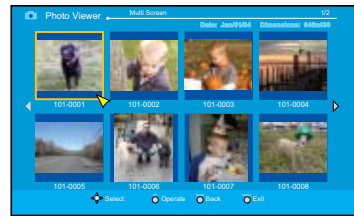

Treat the family to a high resolution slide show of your latest photos by connecting your USB compatible camera!

Specifications

LT-37E478 — 37" Widescreen LCD Television

Picture Features

- ✓ 1200:1 Contrast Ratio
- ✓ 8msec Response Rate
- ✓ 500cd/m² Brightness
- ✓ 176° Viewing Angle