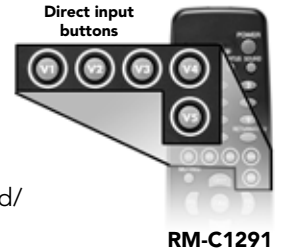

Treat the family to a high resolution slide show of your latest photos by connecting your USB compatible camera!

Specifications

LT-32E488 — 32" Widescreen LCD Television

Picture Features

- ✓ 1200:1 Contrast Ratio
- ✓ 8msec Response Rate
- ✓ 500cd/m² Brightness
- ✓ 176° Viewing Angle

Specifications of LCD with base attached

Dimensions (WxHxD) in.:	31 1/2 x 23 3/8 x 9 1/8
Dimensions (WxHxD) mm:	800 x 593 x 230
Weight (lbs/kg.):	31.5 / 14.3

Specifications of LCD (no base)

Dimensions (WxHxD) in.:	31 1/2 x 21 1/2 x 4
Dimensions (WxHxD) mm:	800 x 545 x 99
Weight (lbs/kg.):	29.7 / 13.5

*Specifications are tentative and subject to change without notice.

GENESSA

HDTV
HIGH-DEFINITION TELEVISION

HDMI™
HIGH DEFINITION MULTIMEDIA INTERFACE

DOLBY
DIGITAL

ENERGY STAR

JVC COMPANY OF AMERICA
A Division of JVC Americas Corp.
1700 Valley Road, Wayne, NJ 07470
www.jvc.com

JVC®

JVC CANADA INC.
21 Finchdene Square, Scarborough
Ontario M1X 1A7
www.jvc.ca

CONSUMER INFORMATION CENTER 1-800-252-5722