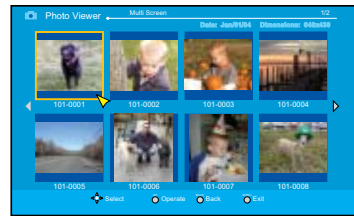

Treat the family to a high resolution slide show of your latest photos by connecting your USB compatible camera!

Specifications

LT-32E488 — 32" Widescreen LCD Television

Picture Features

- ✓ 1200:1 Contrast Ratio
- ✓ 8msec Response Rate
- ✓ 500cd/m² Brightness
- ✓ 176° Viewing Angle

Specifications of LCD with base attached

Dimensions (WxHxD) in.:	31 1/2 x 23 3/8 x 9 1/8
Dimensions (WxHxD) mm:	800 x 593 x 230
Weight (lbs/kg.):	31.5 / 14.3

Specifications of LCD (no base)

Dimensions (WxHxD) in.:	31 1/2 x 21 1/2 x 4
Dimensions (WxHxD) mm:	800 x 545 x 99
Weight (lbs/kg.):	29.7 / 13.5

*Specifications are tentative and subject to change without notice.

GENESSA

HDTV
HIGH-DEFINITION TELEVISION

HDMI™
HIGH DEFINITION MULTIMEDIA INTERFACE

DOLBY
DIGITAL

ENERGY STAR

JVC COMPANY OF AMERICA
A Division of JVC Americas Corp.
1700 Valley Road, Wayne, NJ 07470
www.jvc.com

JVC®

JVC CANADA INC.
21 Finchdene Square, Scarborough
Ontario M1X 1A7
www.jvc.ca

CONSUMER INFORMATION CENTER 1-800-252-5722