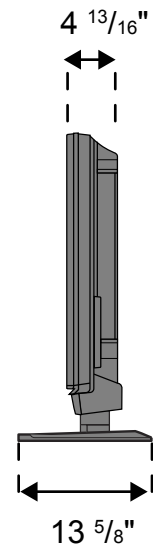

JVC

The Perfect Experience / —

LT-52X579

52" LCD Display Specification Sheet

Front

Overall Product Specifications (Approx.)

Panel Dimensions

Height	32 1/2"
Height on stand	34 1/2"
Width	49 1/2"
Depth	4 13/16"

Stand Dimensions

Stand Width	23 5/8"
Stand Depth	13 5/8"

Net Panel Weight w/stand 73.7 lbs.

Net Panel Weight w/o stand 64.2 lbs.

Rear

Side

Note: Design and specifications subject to change without notice. Illustrations are not necessarily drawn to scale, and dimensions are provided to show approximate measurements for use in determining installation requirements for the product.