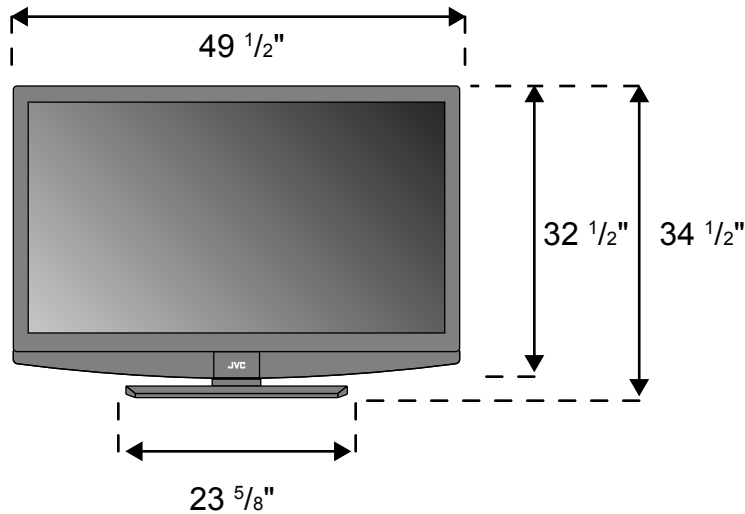

JVC

The Perfect Experience / —

LT-52X579

52" LCD Display Specification Sheet

Front

Overall Product Specifications (Approx.)

Panel Dimensions

Height	32 1/2"
Height on stand	34 1/2"
Width	49 1/2"
Depth	4 13/16"

Stand Dimensions

Stand Width	23 5/8"
Stand Depth	13 5/8"

Net Panel Weight w/stand 73.7 lbs.

Net Panel Weight w/o stand 64.2 lbs.

Rear

Side

Note: Design and specifications subject to change without notice. Illustrations are not necessarily drawn to scale, and dimensions are provided to show approximate measurements for use in determining installation requirements for the product.