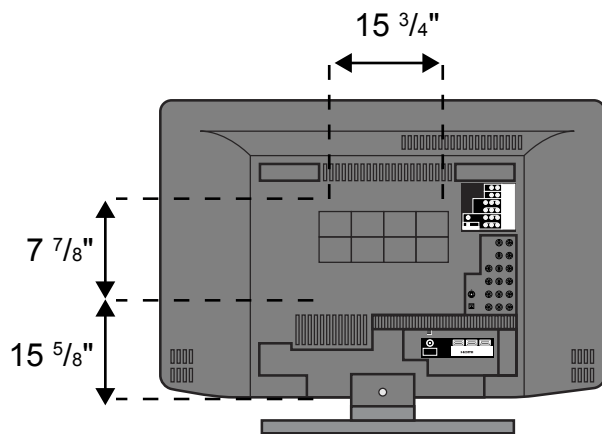

JVC

The Perfect Experience / —

LT-52X579

52" LCD Display Specification Sheet

Front

Overall Product Specifications (Approx.)

Panel Dimensions

Height	32 1/2"
Height on stand	34 1/2"
Width	49 1/2"
Depth	4 13/16"

Stand Dimensions

Stand Width	23 5/8"
Stand Depth	13 5/8"

Net Panel Weight w/stand 73.7 lbs.

Net Panel Weight w/o stand 64.2 lbs.

Rear

Side

Note: Design and specifications subject to change without notice. Illustrations are not necessarily drawn to scale, and dimensions are provided to show approximate measurements for use in determining installation requirements for the product.