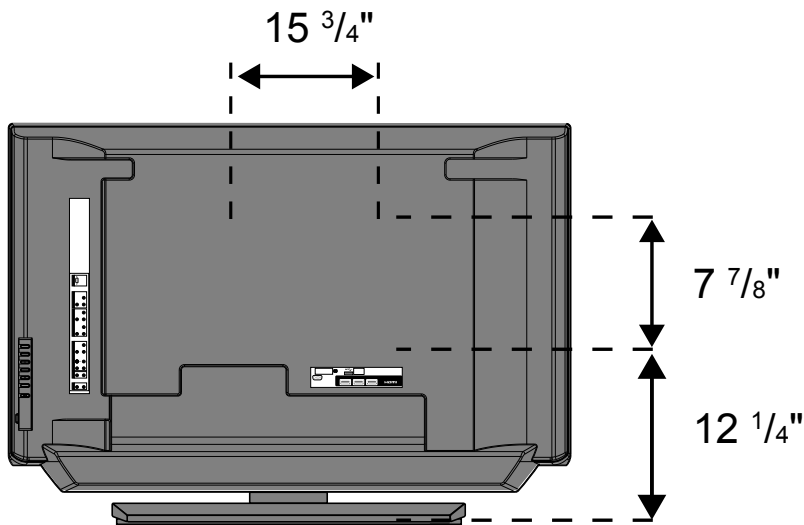

JVC

The Perfect Experience

LT-52X899

52" LCD Display Specification Sheet

Front

Overall Product Specifications (Approx.)

Panel Dimensions

Height	30 3/4"
Height on stand	32 5/8"
Width	48"
Depth	5 3/8"

Stand Dimensions

Stand Width	23 5/8"
Stand Depth	13 5/8"

Net Panel Weight w/stand 86.2 lbs.

Net Panel Weight w/o stand 76.8 lbs.

Rear

Side

Note: Design and specifications subject to change without notice. Illustrations are not necessarily drawn to scale, and dimensions are provided to show approximate measurements for use in determining installation requirements for the product.