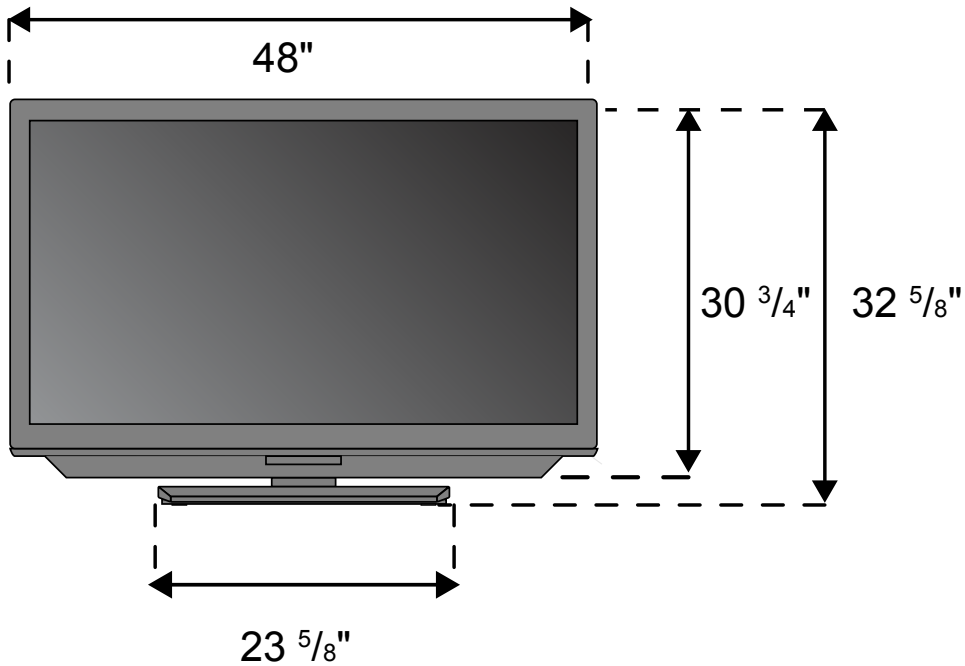

JVC

The Perfect Experience

LT-52X899

52" LCD Display Specification Sheet

Front

Overall Product Specifications (Approx.)

Panel Dimensions

Height	30 3/4"
Height on stand	32 5/8"
Width	48"
Depth	5 3/8"

Stand Dimensions

Stand Width	23 5/8"
Stand Depth	13 5/8"

Net Panel Weight w/stand 86.2 lbs.

Net Panel Weight w/o stand 76.8 lbs.

Rear

Side

Note: Design and specifications subject to change without notice. Illustrations are not necessarily drawn to scale, and dimensions are provided to show approximate measurements for use in determining installation requirements for the product.