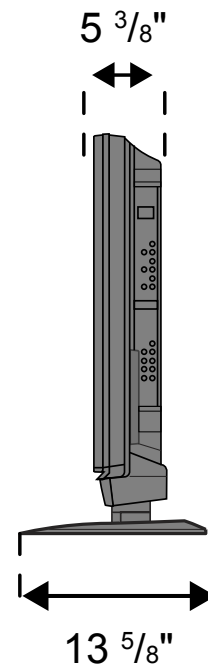

JVC

The Perfect Experience

LT-52X899

52" LCD Display Specification Sheet

Front

Overall Product Specifications (Approx.)

Panel Dimensions

Height	30 3/4"
Height on stand	32 5/8"
Width	48"
Depth	5 3/8"

Stand Dimensions

Stand Width	23 5/8"
Stand Depth	13 5/8"

Net Panel Weight w/stand 86.2 lbs.

Net Panel Weight w/o stand 76.8 lbs.

Rear

Side

Note: Design and specifications subject to change without notice. Illustrations are not necessarily drawn to scale, and dimensions are provided to show approximate measurements for use in determining installation requirements for the product.