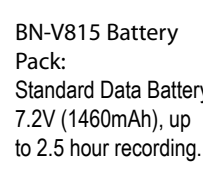

BN-V815 Battery Pack:
Standard Data Battery 7.2V (1460mAh), up to 2.5 hour recording.

Details, Weights & Measurements

Dimensions (WxHxD) inches: 2 ³/₁₆ x 2 ¹¹/₁₆ x 4 ¹/₂
Approximate Weight (lbs.): .70 lbs