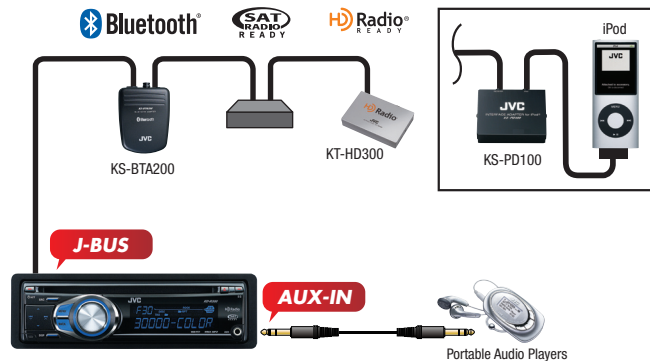

Connections