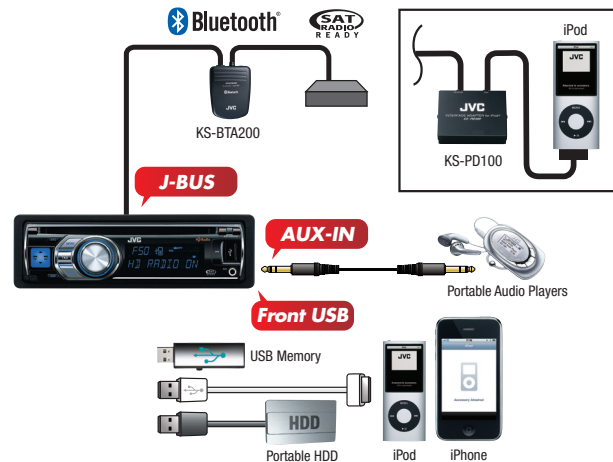

Key Benefits

The built-in HD Radio® tuner offers a multitude of programs in premium digital sound. The unit comes with iTunes Tagging feature, which lets you “tag” songs playing on the radio, so you can purchase later from the iTunes store. The front USB port lets you easily play songs from iPod/iPhone and other USB devices. The 2-way control for iPod/iPhone lets you operate from either your iPod/iPhone or on the headunit. You can quickly search songs by a simple operation using the menu key and the volume dial. Enjoy superior sound with MOS-FET power amp and 24-bit DAC. With the Variable-Color Illumination, you can select from 30 colors, or even customize your own color from over 30,000 variations. Other features include Front AUX-IN, and 7-band parametric iEQ. The unit is also ready for Bluetooth® Wireless Technology.

Advanced Multi-bit DAC

The Multi-bit system achieves a wide dynamic range. Its unique algorithm contributes to improved linearity and low distortion. Moreover, its incorporated Switched Capacitor Filter minimizes the signal deterioration caused by clock jitter, enabling stable D/A conversion. As a result, even subtle nuances of music can be reproduced in fine detail.

Variable-Color Illumination

Choose your perfect color with the Variable-Color Illumination, offering 30 preset colors + over 30,000 colors customizable by RGB combination. Operation can be easily done just by using the menu key and the volume dial.

30 Preset Colors! + **Over 30,000 Customizable Colors**

J-BUS Terminal

You can connect JVC's optional adapters or changers to this terminal. Available functions depend on the headunit.

Connections

Compatible iPod/iPhone Models