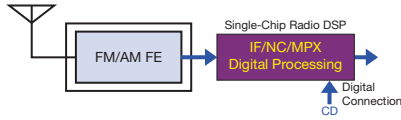

iTunes Tagging
iTunes Tagging lets you “tag” songs playing on the radio, so you can purchase later from the iTunes store.

How It Works:

KD-HDR50 HD Radio®/USB/CD Receiver

DiAS II Digital Tuner

This all-digital, further evolved version of DiAS tuner delivers versatile next generation performance. Its advantages include the higher sensitivity 13µV AM reception, improved FM separation from 40dB to 50dB, and better Multipath Noise Canceller for FM reception while driving.

7-Band iEQ

Boost or cut the level by up to 10dB on each of 7 bandwidths (60,150, 400,1k, 2.4k, 6k and 15kHz). Even customize the overall response with the 7-Band iEQ, which offers 1 user- and 5 factory-preset patterns. (POPS, ROCK, HIPHOP, JAZZ, and CLASSIC)

EQ Control Range	60Hz, 150Hz, 400Hz, 1kHz, 2.4kHz, 6kHz, 15kHz
Level	-10 - +10dB

Advanced Design for High-Quality Sound

JVC-original sound quality design with the state-of-the-art circuit and board layout features less resistance and distortion from the source signal. Hear the original sound, just as it is.