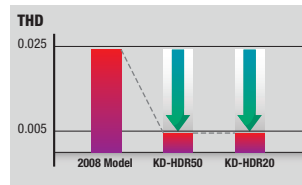

KD-HDR50 HD Radio®/USB/CD Receiver

DiAS II Digital Tuner

This all-digital, further evolved version of DiAS tuner delivers versatile next generation performance. Its advantages include the higher sensitivity 13µV AM reception, improved FM separation from 40dB to 50dB, and better Multipath Noise Canceller for FM reception while driving.

7-Band iEQ

Boost or cut the level by up to 10dB on each of 7 bandwidths (60,150, 400,1k, 2.4k, 6k and 15kHz). Even customize the overall response with the 7-Band iEQ, which offers 1 user- and 5 factory-preset patterns. (POPS, ROCK, HIPHOP, JAZZ, and CLASSIC)

EQ Control Range	60Hz, 150Hz, 400Hz, 1kHz, 2.4kHz, 6kHz, 15kHz
Level	-10 - +10dB

Advanced Design for High-Quality Sound

JVC-original sound quality design with the state-of-the-art circuit and board layout features less resistance and distortion from the source signal. Hear the original sound, just as it is.

Key Specifications

Maximum Power Output	50W x 4
Continuous Power Output (RMS)	20W RMS x 4 Channels at 4Ω
* Total Harmonic Distortion	≤ 1.0% THD* + N
Line Preout Terminals (Pair)	1 pair
Subwoofer Output with Level/Frequency Control	✓
Line Output Level	2.5V
Subwoofer Output Level	2.5V
Subwoofer Gain Control	0 - 16dB
Load Impedance	4Ω (4 - 8Ω allowable)
Line Output Impedance	1kΩ

Dimensions (W x H x D)

Installation Size	7 3/16" x 2 1/16" x 6 5/16"	182 x 52 x 159.5 mm
Panel Size	7 7/16" x 2 5/16" x 1/4"	188 x 58 x 5.6 mm
Detachable Face Plate	6 3/4" x 1 13/16" x 3/4"	176 x 46 x 19.3 mm

USB Audio for iPod/iPhone

Connect your iPod/iPhone to the unit's USB port with the iPod/iPhone dock connector, and enjoy music in clear, digital sound with full speed transfer. Your iPod/iPhone's battery will be charged during connection.

Advanced Multi-bit DAC