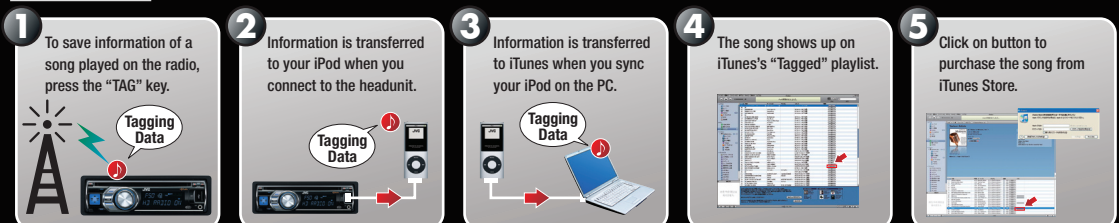

Key Benefits

The built-in HD Radio® tuner offers a multitude of programs in premium digital sound. The unit comes with iTunes Tagging feature, which lets you “tag” songs playing on the radio, so you can purchase later from the iTunes store. The front USB port lets you easily play songs from iPod/iPhone and other USB devices. The 2-way control for iPod/iPhone lets you operate from either your iPod/iPhone or on the headunit. You can quickly search songs by a simple operation using the menu key and the volume dial. Enjoy superior sound with MOS-FET power amp and 24-bit DAC. With the Variable-Color Illumination, you can select from 30 colors, or even customize your own color from over 30,000 variations. Other features include Front AUX-IN, and 7-band parametric iEQ. The unit is also ready for Bluetooth® Wireless Technology.

iTunes Tagging
iTunes Tagging lets you “tag” songs playing on the radio, so you can purchase later from the iTunes store.

How It Works:

KD-HDR50 HD Radio®/USB/CD Receiver

DiAS II Digital Tuner

This all-digital, further evolved version of DiAS tuner delivers versatile next generation performance. Its advantages include the higher sensitivity 13µV AM reception, improved FM separation from 40dB to 50dB, and better Multipath Noise Canceller for FM reception while driving.