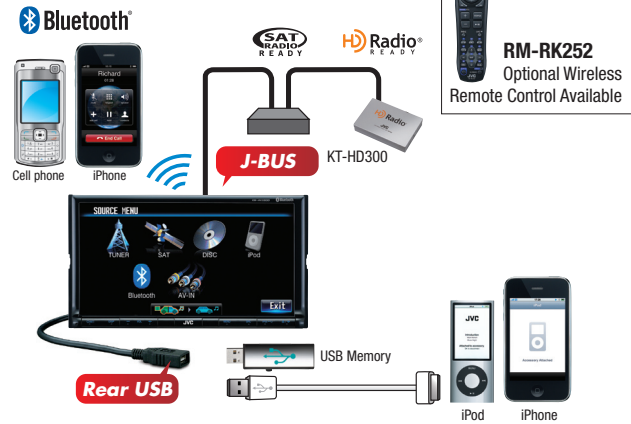

Connections

Quick Reference for iPod/iPhone Compatibility*1

	iPod 4th generation² (color display) 40GB 60GB	iPod nano 1st generation 1GB 2GB 4GB	iPod 5th generation (video) 60GB 80GB	iPod nano 2nd generation (aluminum) 2GB 4GB 8GB	iPod classic³ 120GB 160GB (2009)	iPod nano 3rd generation (video) 4GB 8GB	iPod nano 4th generation (video) 8GB 16GB	iPod touch 1st generation 8GB 16GB 32GB	iPod touch 2nd generation 8GB 16GB 32GB 64GB	iPhone 4GB 8GB 16GB	iPhone 3G 8GB 16GB	iPhone 3GS 16GB 32GB	iPod nano 5th generation (video camera) 8GB 16GB
Playback Connection	N/A	✓USB	✓USB	✓USB	✓USB	✓USB	✓USB	✓USB	✓USB	✓USB	✓USB	✓USB	✓USB
2-Way Control for iPod/iPhone	N/A	N/A	N/A	✓	✓	✓	✓	✓	✓	✓	✓	✓	✓
Battery Charge	✓	✓	✓	✓	✓	✓	✓	✓	✓	✓	✓	✓	✓

*1 Please visit <http://www.jvc-victor.co.jp/english/car/ipod/ipod_models.html> for iPod/iPhone compatibility details. *2 Same compatibility applies for the following 4th generation and earlier iPod models: iPod mini 4GB 6GB, iPod 4th generation 40GB, and iPod 4th generation (color display) 40GB 60GB. *3 Same compatibility applies for iPod classic 160GB (2007).