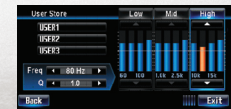

*3-Band Parametric IEQ

Adjusts the center frequency, bandwidth and levels at each of 3 bands. Plus 9 factory and 3 user EQ presets. With Pro mode, the EQ can customize the sound for your ears.

Control Range	Bass:	60Hz, 80Hz, 100Hz, 200Hz
	Mid-range:	500Hz, 1kHz, 1.5kHz, 2.5kHz
	Treble:	10kHz, 12.5kHz, 15kHz, 17.5kHz
Level	-6~+6dB	
Q (band with)	0.75~2.00