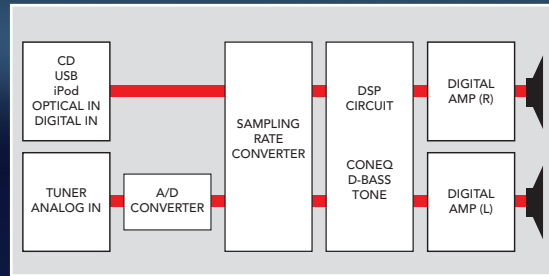

## HIGH PERFORMANCE

The UX-J51 is a fully digital system that performs digital processing from the input to output stages.

It is equipped with an iPod digital connection dock that transmits music data in digital format for superior sound reproduction. For other digital sources, USB Host is also provided.

## PREMIUM SOUND QUALITY

- High Precision "Full-Digital" Processor
- Individual L/R Channel Mono Amplifiers
- 40 Watts Per Channel (80W total)
- Two-Way Bass Reflex Speakers
- Soft Dome Tweeters
- High Quality Crossover Network