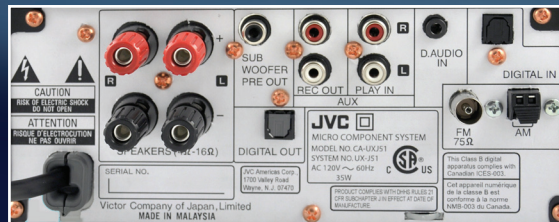

Rear Connections Panel