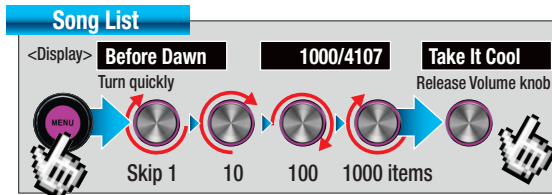

*2-Way Control for iPod/iPhone

The 2-way control for iPod/iPhone lets you easily operate on your iPod/iPhone or the headunit. Just hold down the BACK key to switch operation. The basic functions can be controlled on the headunit even during iPod/iPhone mode. The song information is shown on the display for both modes.

* Compatibility with 2-way control for iPod/iPhone differs by model. Please visit www.jvc.co.jp/english/car/ for details.

MOBILE ENTERTAINMENT

KW-XR610 2-DIN USB/CD Receiver with Front AUX

*J-BUS Terminal

You can connect JVC's optional adapters to this terminal. Available functions depend on the headunit.

*Accelerated Search

If you turn the volume dial quickly while displaying song lists on your iPod/USB/CD, the number of items skipped will gradually accelerate from 1, 10, 100, to 1000.