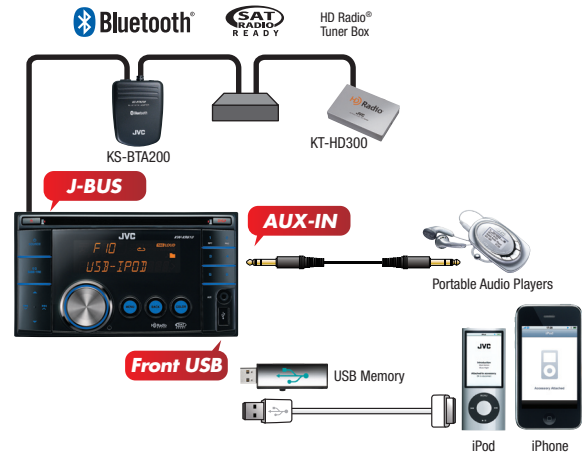

Connections

Quick Reference of iPod/iPhone Compatibility*1

	iPod 4th generation*2 (color display) 40GB 60GB	iPod 5th generation (video) 60GB 80GB	iPod nano 2nd generation*3 (aluminum) 2GB 4GB 8GB	iPod classic*4 120GB 160GB (2009)	iPod nano 3rd generation (video) 4GB 8GB	iPod nano 4th generation (video) 8GB 16GB	iPod nano 5th generation (video camera) 8GB 16GB	iPod touch 4th generation*5 8GB 32GB 64GB	iPhone 3GS*6 8GB 16GB 32GB	iPod nano 6th generation 8GB 16GB	iPhone 4 16GB 32GB
Playback Connection	N/A	✓USB	✓USB	✓USB	✓USB	✓USB	✓USB	✓USB	✓USB	✓USB	N/A

*1 Please visit www.jvc.co.jp/english/car/ for iPod/iPhone compatibility details. *2 Same compatibility applies for the following 4th generation and earlier iPod models: iPod with dock connector, iPod mini, and iPod with color display. *3 Same compatibility applies for iPod nano (1st generation) *4 Same compatibility applies for iPod classic (160GB (2007) only). *5 Same compatibility applies for iPod touch (1st, 2nd, and 3rd generation) *6 Same compatibility applies for iPhone, and iPhone 3G.