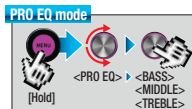

KW-XR610 2-DIN USB/CD Receiver with Front AUX

*J-BUS Terminal

You can connect JVC's optional adapters to this terminal. Available functions depend on the headunit.

*Accelerated Search

If you turn the volume dial quickly while displaying song lists on your iPod/USB/CD, the number of items skipped will gradually accelerate from 1, 10, 100, to 1000.

*3-Band Parametric iEQ

Adjusts the center frequency, bandwidth and levels at each of 3 bands. Plus 5 factory and 1 user EQ presets. With Pro mode, the EQ can customize the sound for your ears.

Control Range	Bass:	60Hz, 80Hz, 100Hz, 200Hz
	Mid-range:	500Hz, 1kHz, 1.5kHz, 2.5kHz
	Treble:	10kHz, 12.5kHz, 15kHz, 17.5kHz
Level		-6~+6dB
Q (band with)		0.75~2.0Q

*Separated Variable-Color

Over 30,000 colors are available to match your car's illumination. Separate colors can be set for the keys and display, providing stylish coordination and easier operation.

Over 30,000 Display Zone

X
Over 30,000 Control Zone

*USB Connection (G3 iPod/iPhone Audio)

Enjoy digital audio from iPod, iPhone or USB devices at full-speed transfer (USB 2.0). You can also charge your iPod/iPhone.

* USB Playback not supported for NTFS formatted devices. When partitions are created, only the first partition can be read.

*Front AUX Input

Easy connection for digital audio players and other devices.

Key Specifications

Maximum Power Output	50W x 4
Continuous Power Output (RMS)	20W RMS x 4 Channels at 4Ω ≤
* Total Harmonic Distortion	1.0% THD* + N
Line Pre-Output Terminals	2 (Front + Rear/Subwoofer Selectable)
Subwoofer Output with Level/Frequency Control	✓ (Rear/Subwoofer Selectable)
Line Output Level	2.5V
Subwoofer Output Level	2.5V
Subwoofer Gain Control	INF - 0dB**
Load Impedance	4Ω (4 - 8Ω allowable)
Line Output Impedance	1kΩ