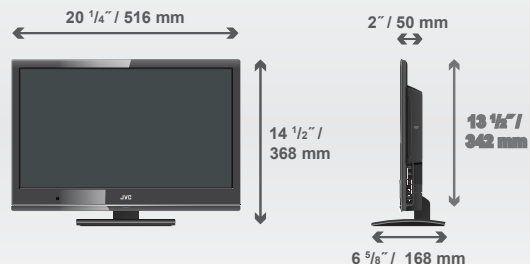

Notes:

Details, Weights & Measurements

- :: Side Loading DVD Slot
- :: 1 HDMI Input
- :: 1 PC Input (D-Sub 15-pin)
- :: 1 Component Video & 1 Composite Input
- :: 1 Digital Audio Output
- :: 1 Headphone Jack