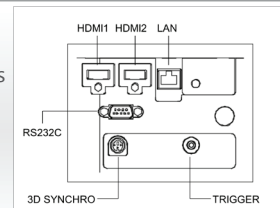

Inputs & Outputs

- :: Dual Full Speed 18Gbps HDMI Inputs
- :: LAN Connection
- :: RS-232C
- :: 12-Volt Trigger
- :: 3D Synchro