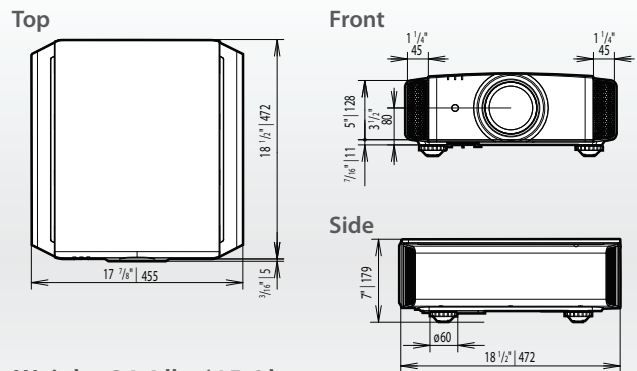

Weights & Measurements

Weight: 34.4 lbs / 15.6 kg

Notes:

Distributed by:

Media Service Sector | JVCケンウッド USA Corporation
2201 E. Dominguez St, Long Beach, CA 90810