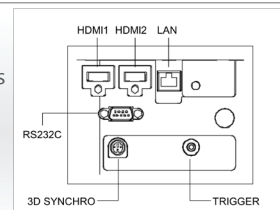

Inputs & Outputs

- :: Dual Full Speed 18Gbps HDMI Inputs
- :: LAN Connection
- :: RS-232C
- :: 12-Volt Trigger
- :: 3D Synchro