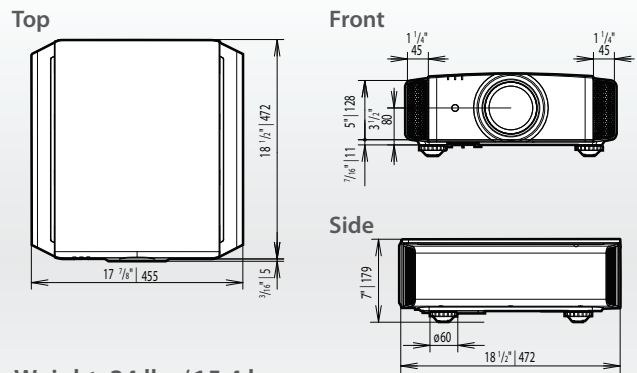

Weights & Measurements

Weight: 34 lbs / 15.4 kg

Notes:

Distributed by:

Media Service Sector | JVCケンウッド USA Corporation
2201 E. Dominguez St, Long Beach, CA 90810