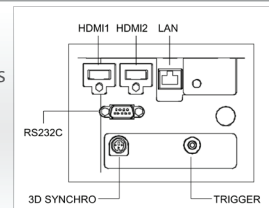

Inputs & Outputs

- :: Dual Full Speed 18Gbps HDMI Inputs
- :: LAN Connection
- :: RS-232C
- :: 12-Volt Trigger
- :: 3D Synchro